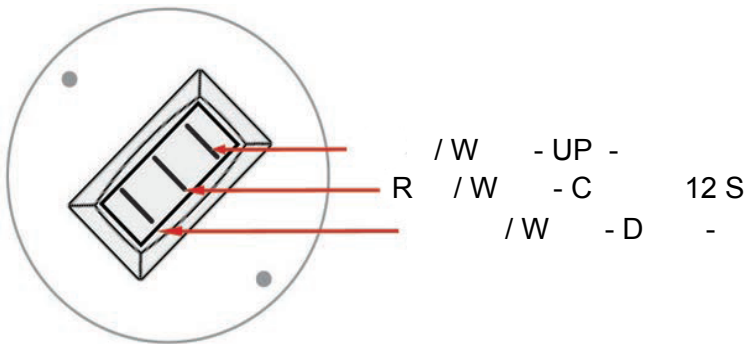

Livorsi Marine Inc
 715 Center Street
 Grayslake IL 60030

Phone: 847-752-2700
 Fax: 847-752-2415
 info@livorsi.com

Trim Switch Wiring- Single

Billet and Standard Style Controls

Model Numbers: BBEE, BBEM, BBMM, STEE, STEM, STMM, DTS, DTSX

For Right Hand Thumb Actuation

/ W - UP -
 R / W - C 12 S
 / W - D -

For Left Hand Thumb Actuation

Trim Switch Side View

Dual Trim Switch Wiring

Billet and Standard Style Controls

Model Numbers: BBEE, BBEM, BBMM, STEE, STEM, STMM, DTS, DTSX

For Right Hand Thumb Actuation

For Left Hand Thumb Actuation

Trim Switch Side View

Triple Trim Throttle Switch

SWITCH 1

SWITCH 2

SWITCH 3

Black wires turn to White - 12V