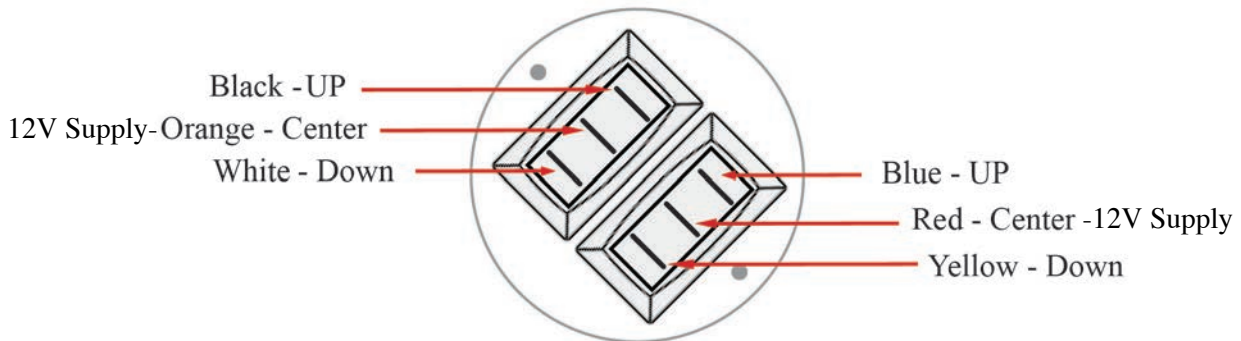

For Left Hand Thumb Actuation

Trim Switch Side View