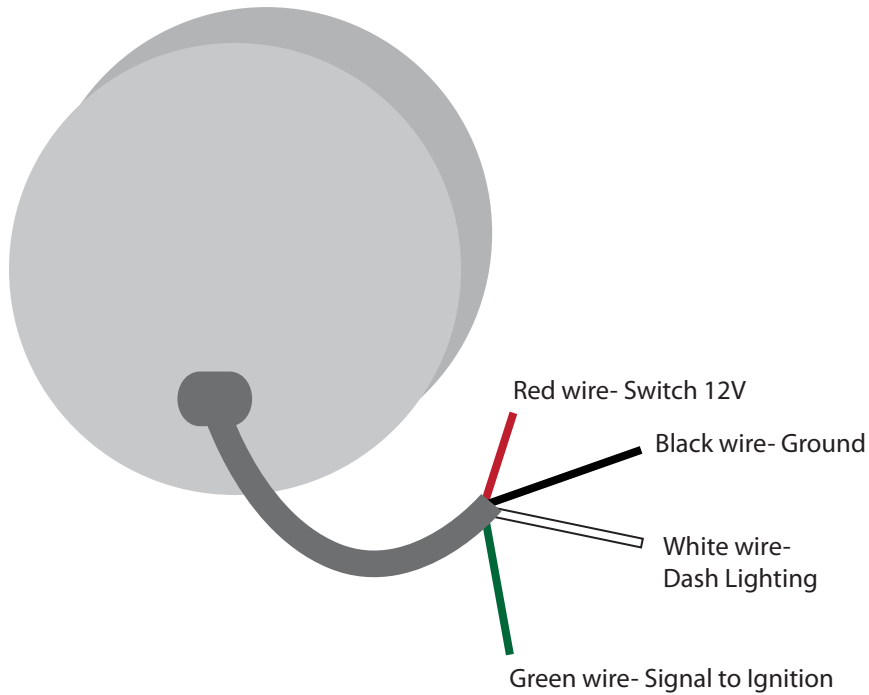

MT8000 Tachometer 2 5/8" cutout

MT8000 Tachometer 2 5/8" cutout