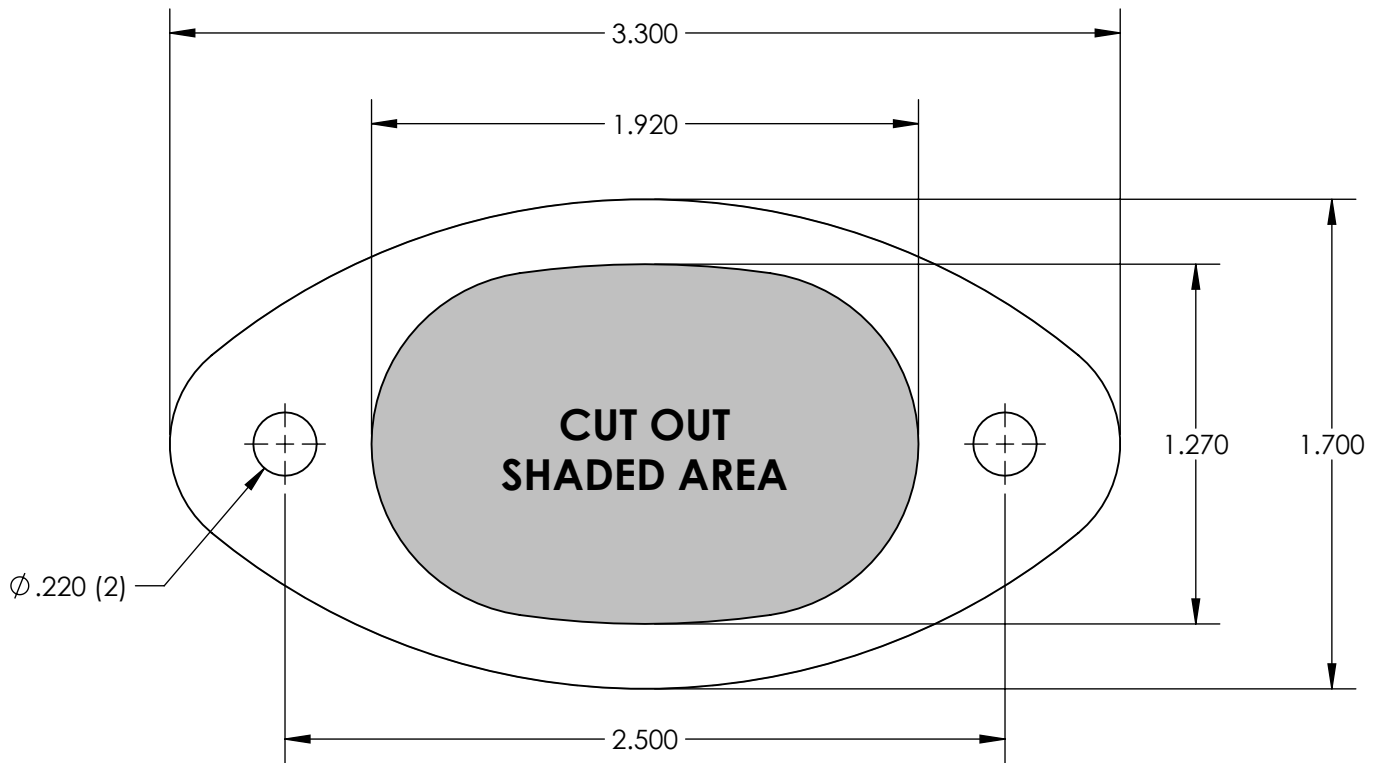

LED NAV LIGHTS: Standard

MODEL #'s LEDNL2G, LEDNL2R and LEDNL2W CUTOUT TEMPLATE

LED NAV LIGHTS: T-Top

MODEL #'s LEDNL2HTG and LEDNL2HTR CUTOUT TEMPLATE