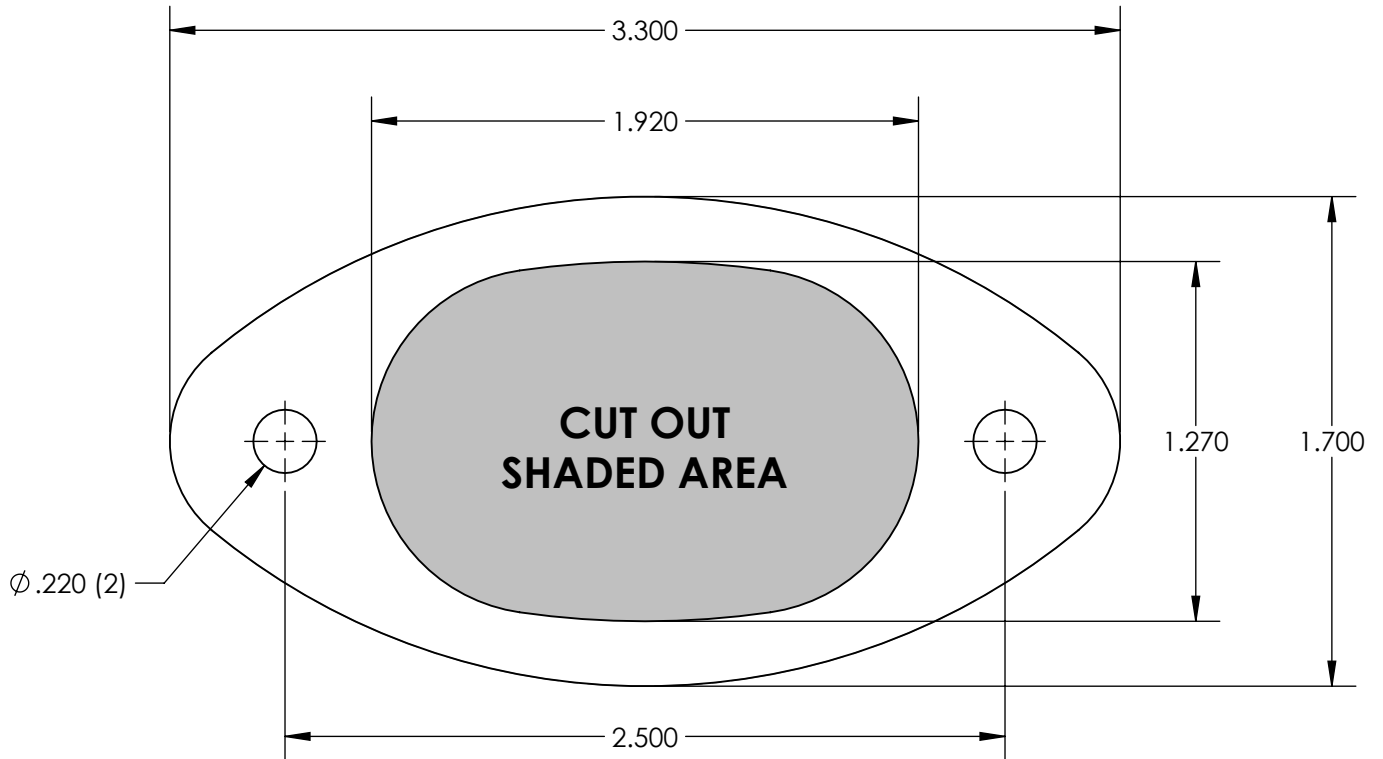

LED NAV LIGHTS: Standard

MODEL #'s LEDNL2G, LEDNL2R and LEDNL2W CUTOUT TEMPLATE

LED NAV LIGHTS: T-Top

MODEL #'s LEDNL2HTG and LEDNL2HTR CUTOUT TEMPLATE