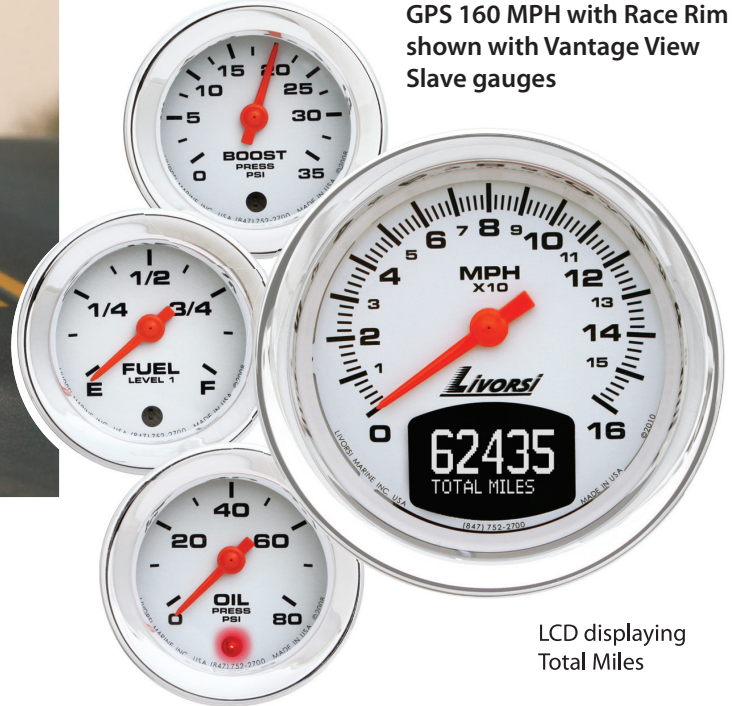

# GPS Speedometer with Odometer

GPS 120 MPH Speed/Odo with Mega Rim  
LCD displaying Three Trip Odometers

- No calibration required
- LCD displays odometer and 3 trip odometers
- 10x per second real-time updates
- Complements Livorsi Vantage View and Mega and Race Series Gauges
- Antenna can be mounted under the dash, won't clash with vehicle styling

GPS 160 MPH with Race Rim shown with Vantage View Slave gauges

LCD displaying Total Miles

This stand alone GPS speedometer is a digital gauge with an analog readout and a built in LCD odometer.

Designed to be hassle free, this gauge relies on GPS satellite signals to display accurate speed and miles traveled, so there is no need to calibrate this gauge to gear ratios or tire size. Information is updated 10x per second using the GPS Pulse Antenna, model number: GPSSQ310X

Description	Sizes		Kit Info
	3- 3/8 in. cutout 3- 3/4 in. overall	4 -5/8 in. cutout 5 in. overall	
120 MPH	GPSSO120K	GPSLO120K	Includes: gauge head, GPS antenna, switch & harness
160 MPH	GPSSO160K	GPSLO160K	

Dial: W PL BK

Rim: BK BL W PL PSS MU R O L PU

For more information please call 847-752-2700

F: 847-752-2415 sales@livorsi.com www.livorsi.com/auto