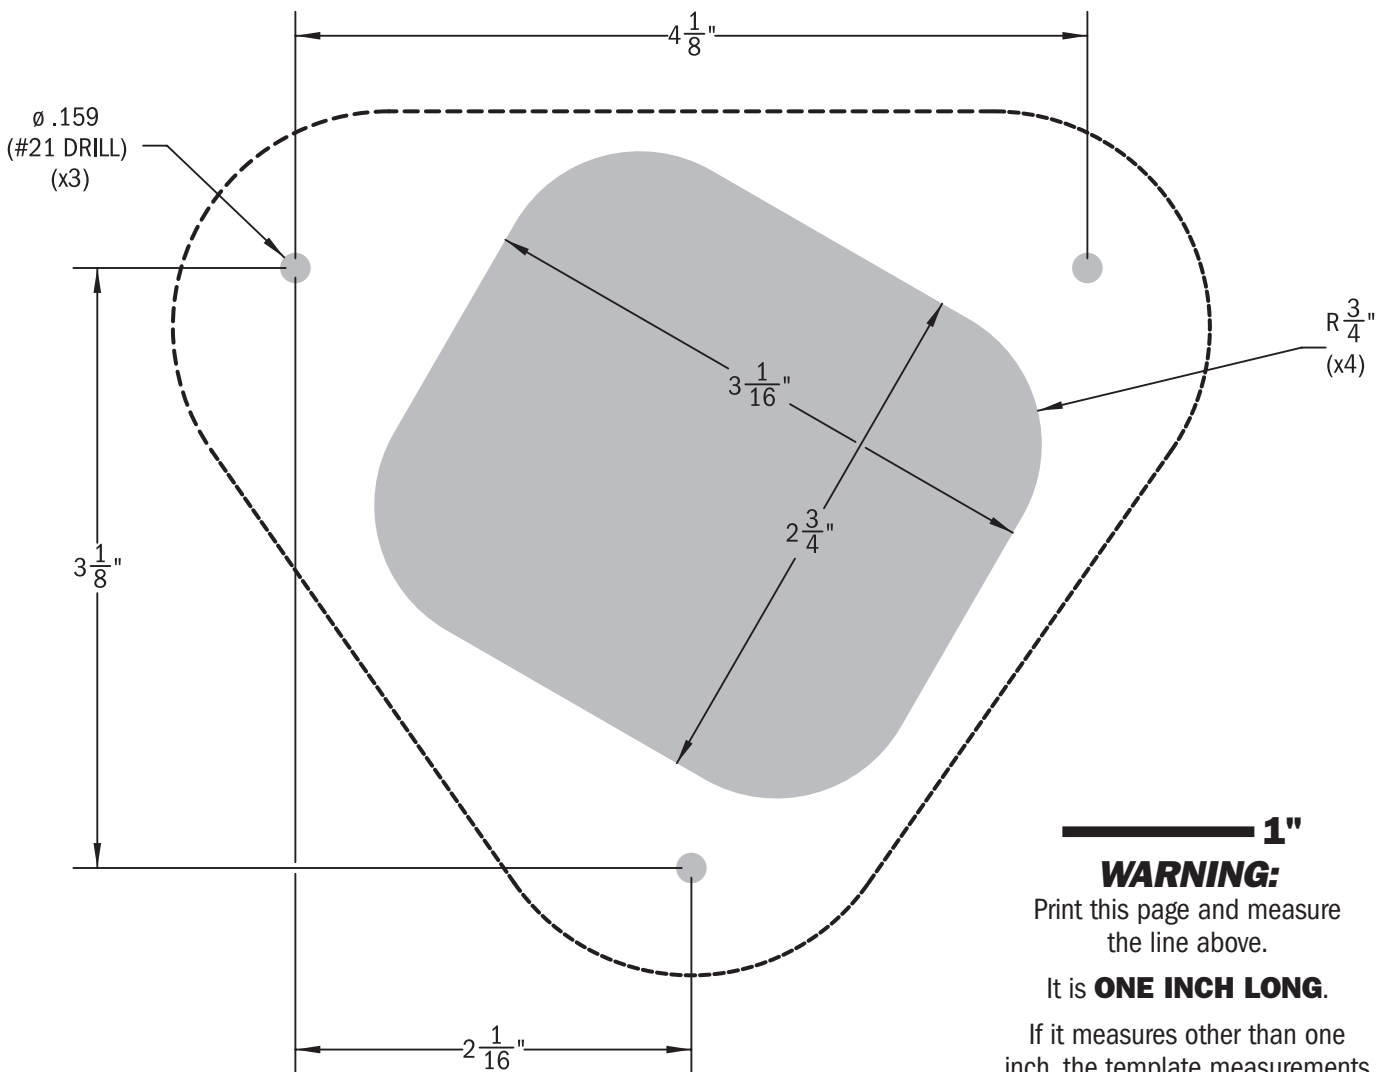

# ELECTRIC SIDE MOUNT THROTTLE

## MOUNTING TEMPLATE

**(1)**  
Cut out gray shaded area

**(2)**  
Drill holes to specified size

When printing this template, make sure that page scaling options have been disabled. May not be to scale. DO NOT FIT TO PAGE. Print to actual size and measure to make sure it is correct.