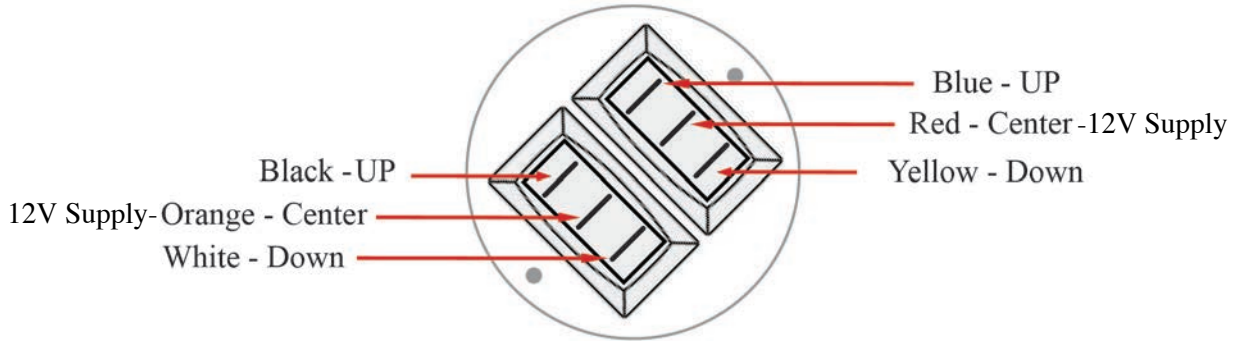

Dual Trim Switch Wiring

Billet and Standard Style Controls

Model Numbers: BBEE, BBEM, BBMM, STEE, STEM, STMM, DTS, DTSX

For Right Hand Thumb Actuation