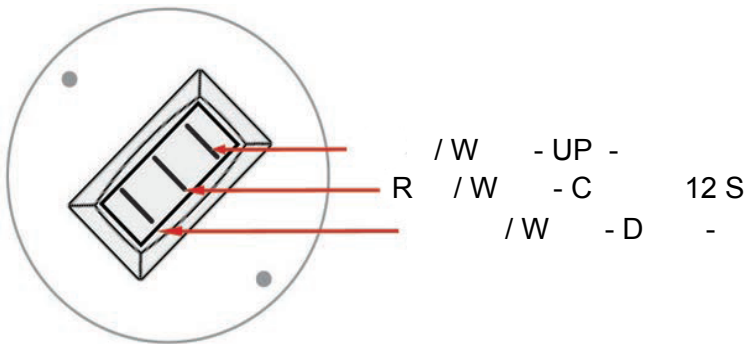

Livorsi Marine Inc
 715 Center Street
 Grayslake IL 60030

Phone: 847-752-2700
 Fax: 847-752-2415
 info@livorsi.com

Trim Switch Wiring- Single

Billet and Standard Style Controls

Model Numbers: BBEE, BBEM, BBMM, STEE, STEM, STMM, DTS, DTSX

For Right Hand Thumb Actuation

/ W - UP -
 R / W - C 12 S
 / W - D -

For Left Hand Thumb Actuation

Trim Switch Side View

Dual Trim Switch Wiring

Billet and Standard Style Controls

Model Numbers: BBEE, BBEM, BBMM, STEE, STEM, STMM, DTS, DTSX

SWITCH 1

SWITCH 2

SWITCH 3

Black wires turn to White - 12V