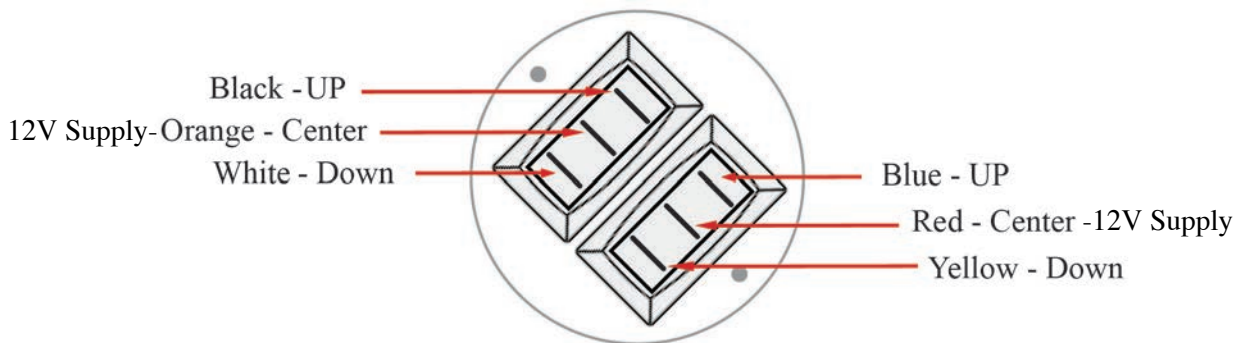

For Left Hand Thumb Actuation

Trim Switch Side View